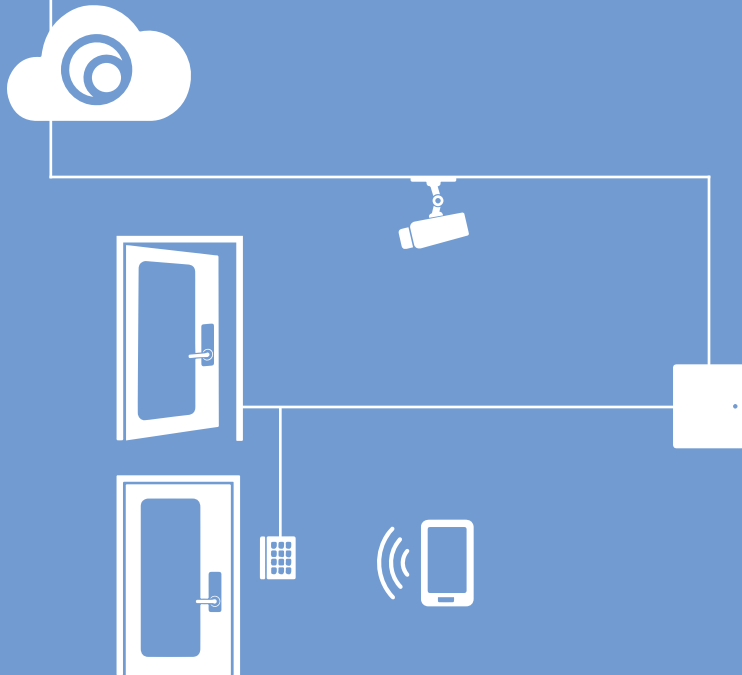

#### Monitor Your Facilities On the Go

---

Combine access control with video surveillance for a complete security management solution

---

Spot suspicious or dangerous conditions before an incident occurs

---

# SIMPLIFY WORKFLOW

with the Brivo Onair API, which easily integrates with the following third party technologies:

- Identity Management Systems
- Security Incident and Event Management Systems
- Video Management Systems
- Alarm Management Systems
- Biometric Readers
- Wireless Locks
- Elevator Controls
- Visitor Management Systems
- Facility Management Systems
- Workspace Management Software